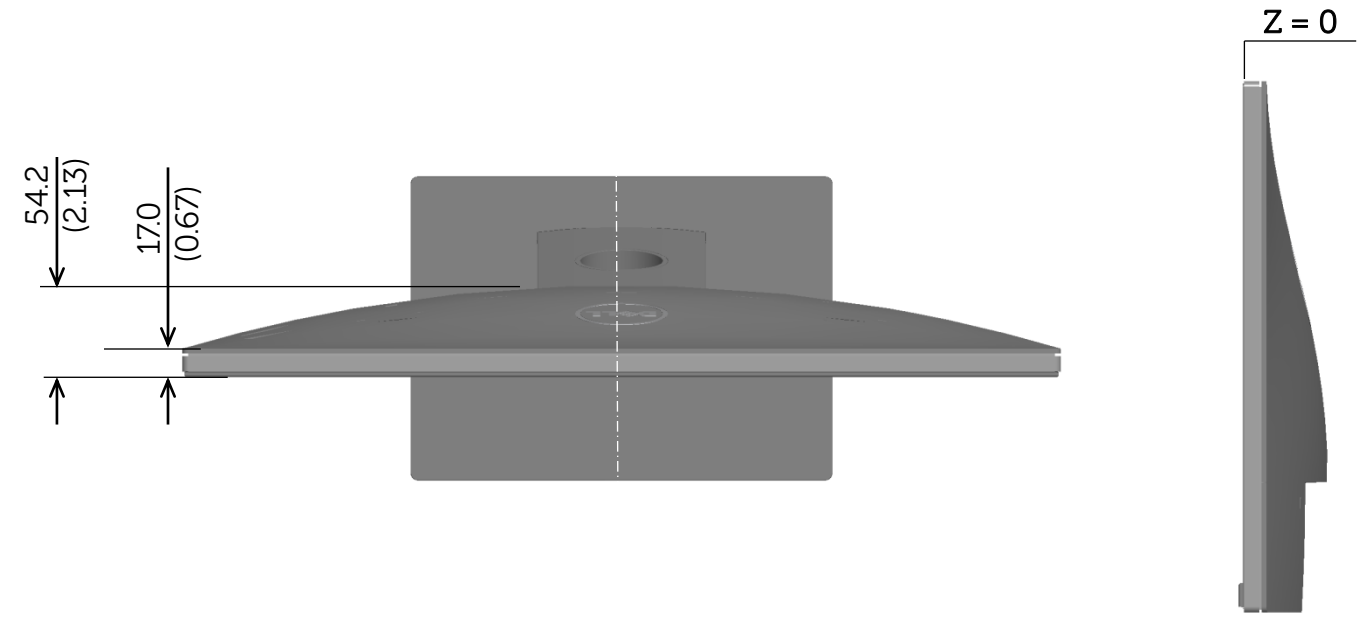

S2216M Outline Dimension

Nominal Dimensions
Unit: mm(inch)

Back view of Monitor without stand

S2316M Outline Dimension

Nominal Dimensions
Unit: mm(inch)

Back view of Monitor without stand