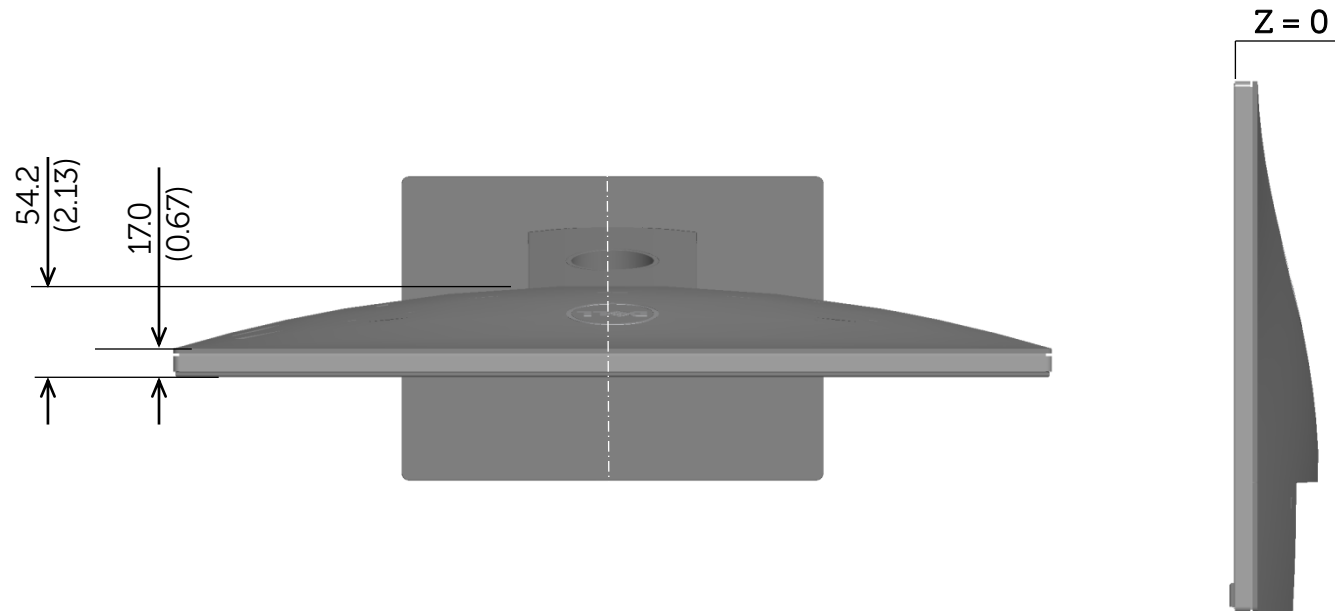

S2216M Outline Dimension

Nominal Dimensions
Unit: mm(inch)

Back view of Monitor without stand

S2316M Outline Dimension

Nominal Dimensions
Unit: mm(inch)

Back view of Monitor without stand