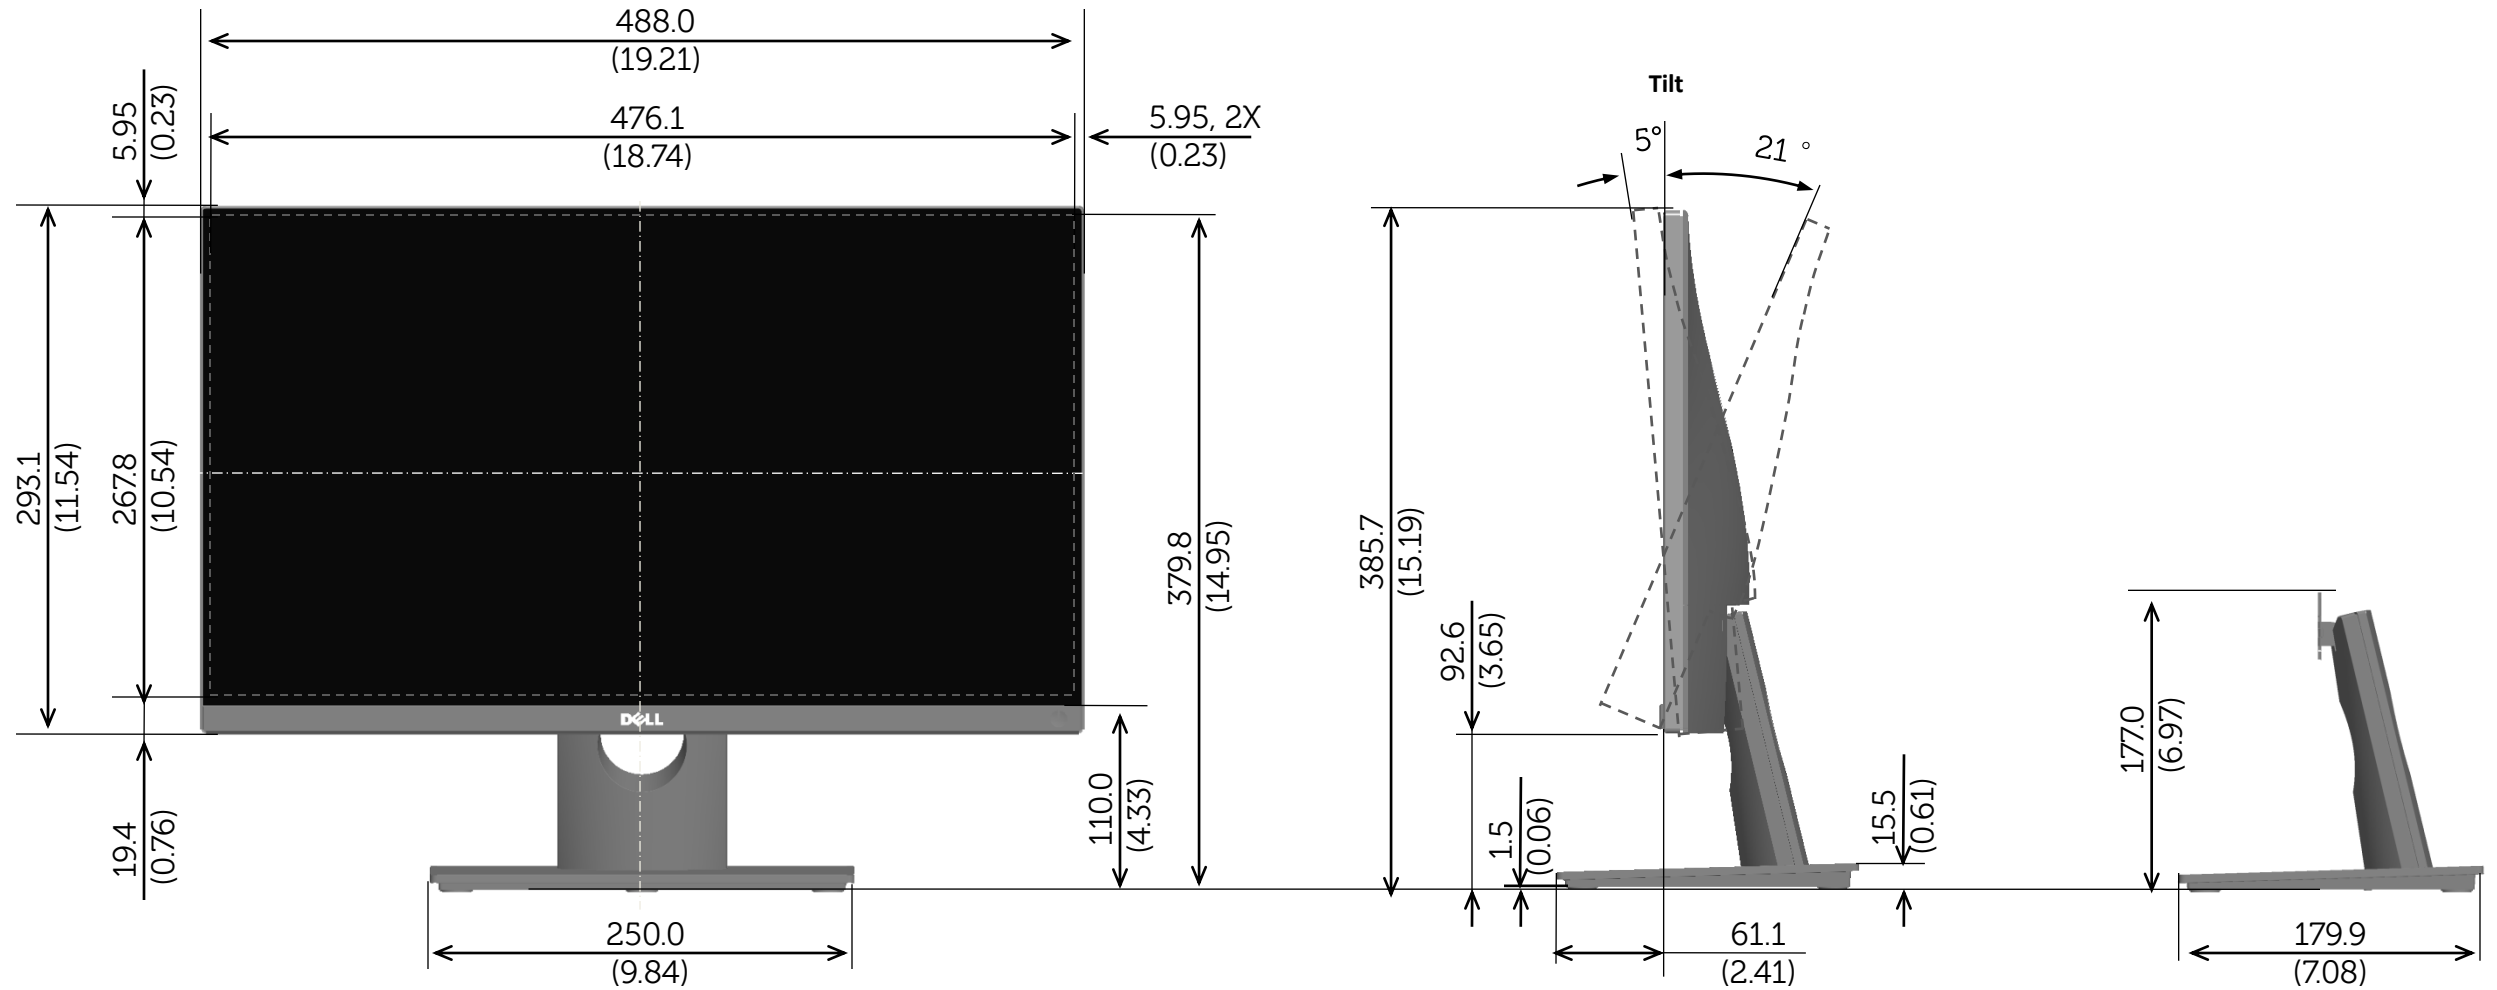

S2216M Outline Dimension

Nominal Dimensions
Unit: mm(inch)

Back view of Monitor without stand

S2316M Outline Dimension

Nominal Dimensions
Unit: mm(inch)

Back view of Monitor without stand